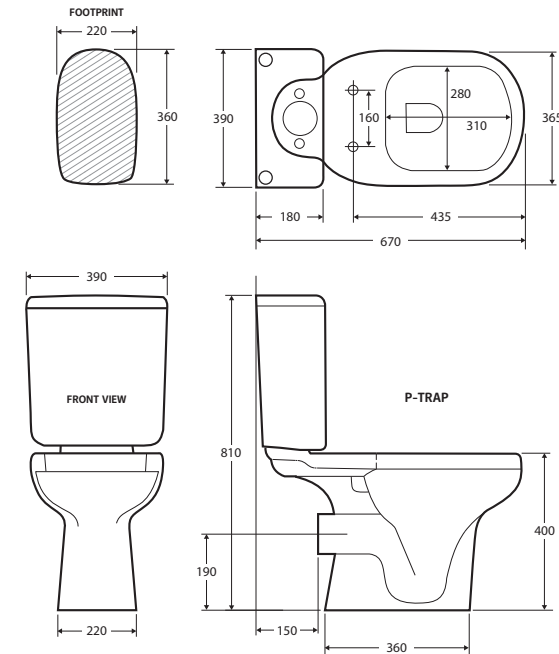

Available in

P-Trap
222730W

Cleaning & Care

- Clean only with a soft cloth or sponge using warm water and mild soap or detergent. Do not use any abrasive cleaning materials.
- Do not use any solvents or corrosive liquids.

While we aim to ensure specifications are correct at the time of publication, Fienza reserves the right to make modifications without prior notice. Physical colour may vary from image shown. All measurements are shown in millimetres. For ceramic products, please allow +/- 10 mm tolerance for manufacturing variance. Always use physical product measurements for mark-ups and roughing-in as the technical drawing may differ from actual product received.