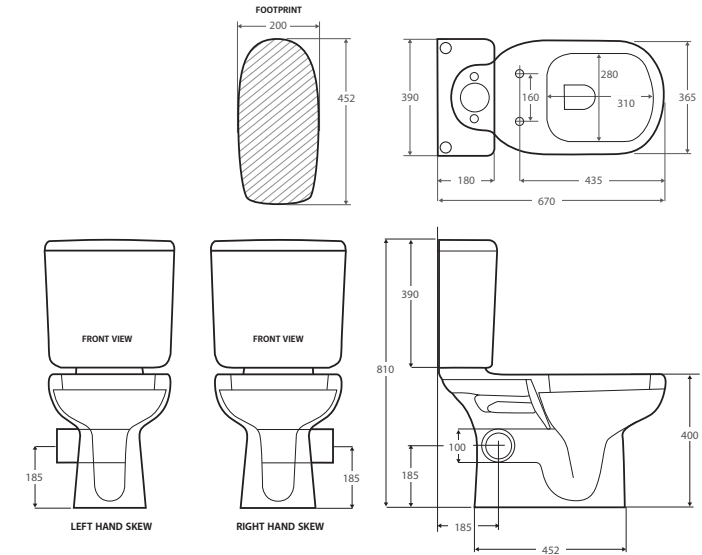

RAK Liwa Skew Trap CLOSE-COUPLED TOILET SUITE

Features

- Boxed rim pan
- Chrome flush buttons
- UF soft close seat
- High quality, Geberit flushing mechanism
- Left or right bottom inlet
- Available as left or right skew trap
- Stainless steel hinges
- Includes concealed floor fixing screws
- Made in UAE
- **WELS 4 Star rated, 4.5L/3L (3.3L average flush)**

RAK
CERAMICS

Available in

Left Trap
222730WL

Right Trap
222730WR

Cleaning & Care

- Clean only with a soft cloth or sponge using warm water and mild soap or detergent. Do not use any abrasive cleaning materials.
- Do not use any solvents or corrosive liquids.

While we aim to ensure specifications are correct at the time of publication, Fienza reserves the right to make modifications without prior notice. Physical colour may vary from image shown. All measurements are shown in millimetres. For ceramic products, please allow +/- 10 mm tolerance for manufacturing variance. Always use physical product measurements for mark-ups and roughing-in as the technical drawing may differ from actual product received.