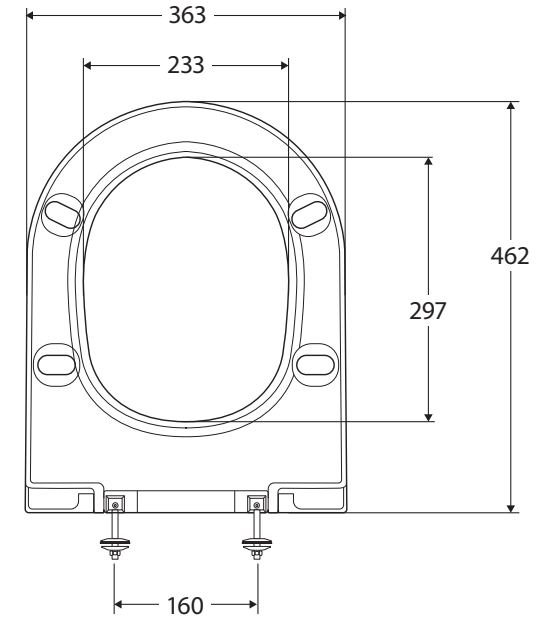

RAK Moon TOILET SEAT

Features

- Soft close
- Quick release
- Made from urea-formaldehyde
- Suits: RAK Moon (473546)

Available in

Gloss White
000046W

Cleaning & Care

- The toilet seat may be removed for cleaning - depress the chrome hinge release buttons and lift up.
- Clean only with a soft cloth or sponge using warm water and mild soap or detergent. Do not use any abrasive cleaning materials.
- Do not use any solvents or corrosive liquids.
- Note that use of clip-on deodorisers will affect flushing performance on rimless suites.

While we aim to ensure specifications are correct at the time of publication, Fienza reserves the right to make modifications without prior notice. Physical colour may vary from image shown. All measurements are shown in millimetres. Always use physical product measurements for mark-ups and roughing-in as the technical drawing may differ from actual product received.