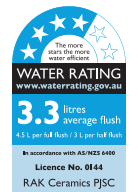

Cleaning & Care

- Clean only with a soft cloth or sponge using warm water and mild soap or detergent. Do not use any abrasive cleaning materials.
- Do not use any solvents or corrosive liquids.
- Note that use of clip-on deodorisers will affect flushing performance on rimless suites.