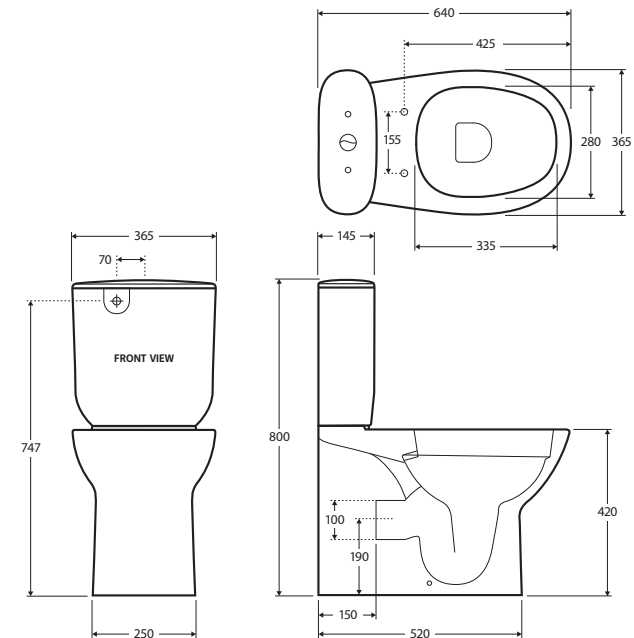

RAK Morning BACK-TO-WALL TOILET SUITE

Features

- Rimless hygienic flush
- Alpine white finish
- High quality, Geberit flush mechanism
- Chrome flush buttons
- Slim soft close UF seat
- Concealed pan for easy cleaning
- Left or right bottom inlet
- Available as P-Trap or S-Trap
- Made in UAE
- **WELS 4 Star rated, 4.5L/3L (3.3L average flush)**

RAK
CERAMICS

Available in

P-Trap
Top Inlet
586239W

S-Trap 150
Top Inlet
586239WA

P-Trap
Bottom Inlet
576139W

S-Trap 150
Bottom Inlet
576139WA

Cleaning & Care

- Clean only with a soft cloth or sponge using warm water and mild soap or detergent. Do not use any abrasive cleaning materials.
- Do not use any solvents or corrosive liquids.
- Note that use of clip-on deodorisers will affect flushing performance on rimless suites.

While we aim to ensure specifications are correct at the time of publication, Fienza reserves the right to make modifications without prior notice. Physical colour may vary from image shown. All measurements are shown in millimetres. For ceramic products, please allow +/- 10 mm tolerance for manufacturing variance. Always use physical product measurements for mark-ups and roughing-in as the technical drawing may differ from actual product received.