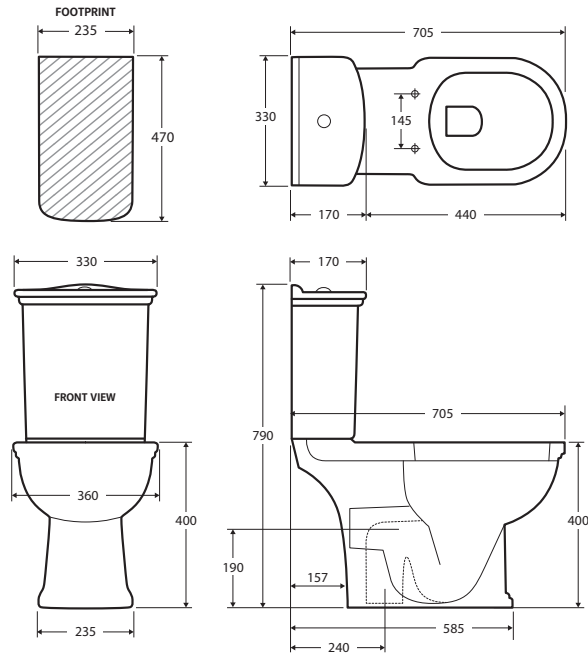

Available in

S-Trap 240
0601221

Cleaning & Care

- Clean only with a soft cloth or sponge using warm water and mild soap or detergent. Do not use any abrasive cleaning materials.
- Do not use any solvents or corrosive liquids.

While we aim to ensure specifications are correct at the time of publication, Fienza reserves the right to make modifications without prior notice. Physical colour may vary from image shown. All measurements are shown in millimetres. For ceramic products, please allow +/- 10 mm tolerance for manufacturing variance. Always use physical product measurements for mark-ups and roughing-in as the technical drawing may differ from actual product received.