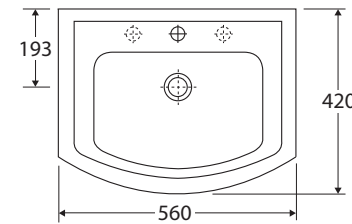

## Features

- Fully vitreous china
- Two-piece assembly
- One or three tap holes, with overflow
- Requires 32 mm waste with overflow (not included)
- Capacity: 5.2 litres; weight: 23kg
- Chrome overflow ring available separately: **OVERFLOW**

While we aim to ensure specifications are correct at the time of publication, Fienza reserves the right to make modifications without prior notice. Physical colour may vary from image shown. All measurements are shown in millimetres. For ceramic products, please allow +/- 10 mm tolerance for manufacturing variance. Always use physical product measurements for mark-ups and roughing-in as the technical drawing may differ from actual product received.