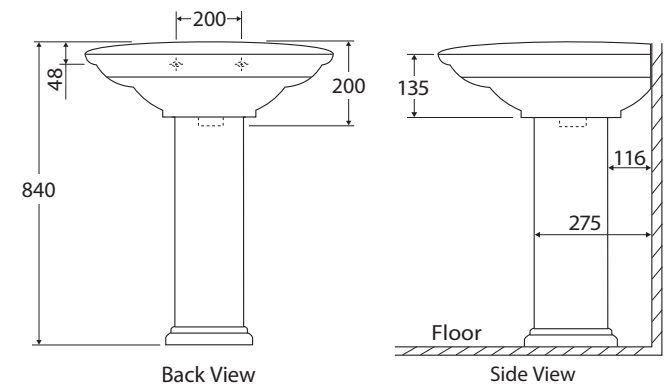

## Features

- Fully vitreous china
- Two-piece assembly
- One or three tap holes, with overflow
- Requires 32 mm waste with overflow (not included)
- Capacity: 5.2 litres; weight: 23kg
- Chrome overflow ring available separately: **OVERFLOW**

## Available in

Gloss White  
1 Tap Hole  
**611581W**

Gloss White  
3 Tap Holes  
**611583W**

Gloss Ivory  
1 Tap Hole  
**611581I**

Gloss Ivory  
3 Tap Holes  
**611583I**

While we aim to ensure specifications are correct at the time of publication, Fienza reserves the right to make modifications without prior notice. Physical colour may vary from image shown. All measurements are shown in millimetres. For ceramic products, please allow +/- 10 mm tolerance for manufacturing variance. Always use physical product measurements for mark-ups and roughing-in as the technical drawing may differ from actual product received.