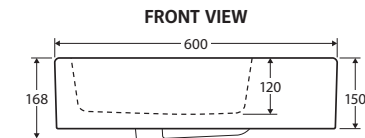

## WALL BASIN, LEFT BOWL

### Features

- Gloss white finish
- Vitreous china
- Requires 32 mm overflow waste (not included)
- Chrome overflow ring included
- Fill capacity: 5.85L

While we aim to ensure specifications are correct at the time of publication, Fienza reserves the right to make modifications without prior notice. Physical colour may vary from image shown. All measurements are shown in millimetres. For ceramic products, please allow +/- 10 mm tolerance for manufacturing variance. Always use physical product measurements for mark-ups and roughing-in as the technical drawing may differ from actual product received.