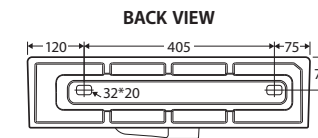

## WALL BASIN, LEFT BOWL

### Features

- Gloss white finish
- Vitreous china
- Requires 32 mm overflow waste (not included)
- Chrome overflow ring included
- Fill capacity: 5.85L

While we aim to ensure specifications are correct at the time of publication, Fienza reserves the right to make modifications without prior notice. Physical colour may vary from image shown. All measurements are shown in millimetres. For ceramic products, please allow +/- 10 mm tolerance for manufacturing variance. Always use physical product measurements for mark-ups and roughing-in as the technical drawing may differ from actual product received.