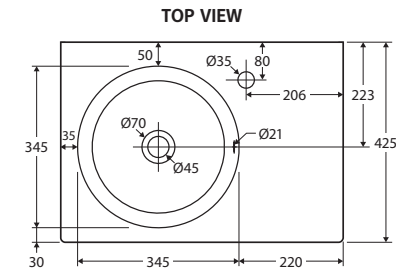

## WALL BASIN, LEFT BOWL

### Features

- Gloss white finish
- Vitreous china
- Requires 32 mm overflow waste (not included)
- Chrome overflow ring included
- Fill capacity: 5.85L

While we aim to ensure specifications are correct at the time of publication, Fienza reserves the right to make modifications without prior notice. Physical colour may vary from image shown. All measurements are shown in millimetres. For ceramic products, please allow +/- 10 mm tolerance for manufacturing variance. Always use physical product measurements for mark-ups and roughing-in as the technical drawing may differ from actual product received.