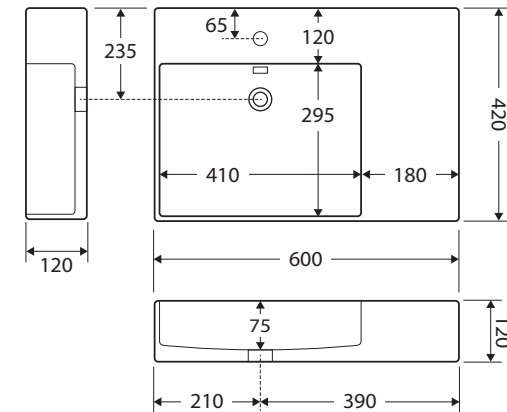

## Left-Hand

#### Features

- Fully vitreous china
- One tap hole, with overflow
- Requires 32 mm waste, with overflow (not included)
- Wall mounting bolts included

While we aim to ensure specifications are correct at the time of publication, Fienza reserves the right to make modifications without prior notice. Physical colour may vary from image shown. All measurements are shown in millimetres. For ceramic products, please allow +/- 10 mm tolerance for manufacturing variance. Always use physical product measurements for mark-ups and roughing-in as the technical drawing may differ from actual product received.