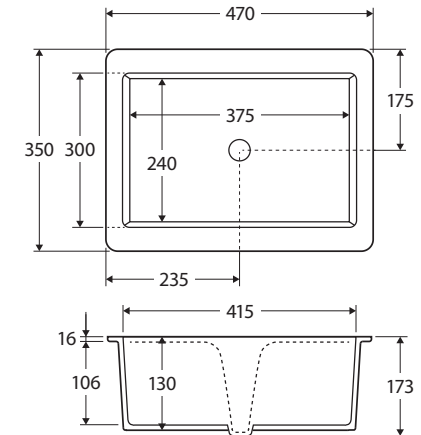

Koko

UNDERMOUNT BASIN

Features

- Gloss white finish
- Vitreous china
- Integrated overflow with chrome ring included
- Requires 32 mm overflow waste (not included)
- Capacity: 8 litres

Available in

Gloss White
RB561

While we aim to ensure specifications are correct at the time of publication, Fienza reserves the right to make modifications without prior notice. Physical colour may vary from image shown. All measurements are shown in millimetres. For ceramic products, please allow +/- 10 mm tolerance for manufacturing variance. Always use physical product measurements for mark-ups and roughing-in as the technical drawing may differ from actual product received.