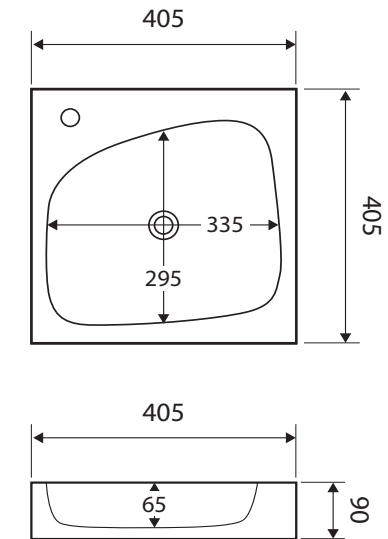

Raine

ABOVE COUNTER BASIN

Features

- Fully vitreous china
- Not suitable to have mirror installed directly behind basin (bolt holes visible on back side)
- One tap hole on left side
- Requires 32 mm waste without overflow (not included)
- Capacity: 3 litres

While we aim to ensure specifications are correct at the time of publication, Fienza reserves the right to make modifications without prior notice. Physical colour may vary from image shown. All measurements are shown in millimetres. For ceramic products, please allow +/- 10 mm tolerance for manufacturing variance. Always use physical product measurements for mark-ups and roughing-in as the technical drawing may differ from actual product received.