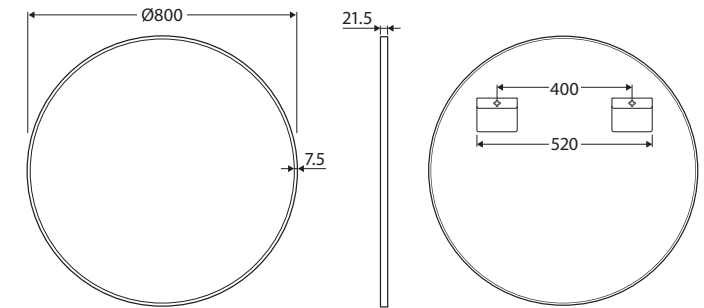

Reba

FRAMED MIRROR

800 MM

Features

- 5 mm thick glass mirror
- Aluminium frame – powder-coated matte white, matte black and anodised urban brass finishes
- Copper-free – reduces corrosion and is better for the environment
- Rust-resistant
- Includes wall mounting screws and plugs

While we aim to ensure specifications are correct at the time of publication, Fienza reserves the right to make modifications without prior notice. Physical colour may vary from image shown. All measurements are shown in millimetres. Always use physical product measurements for mark-ups and roughing-in as the technical drawing may differ from actual product received.