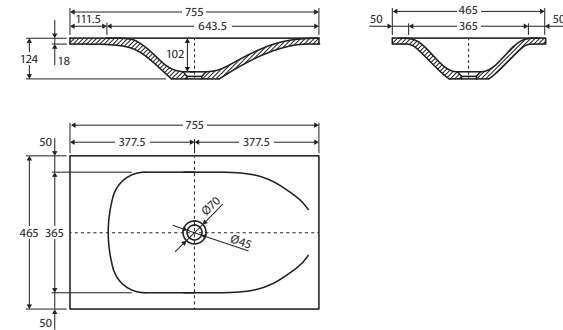

Satori

FULL DEPTH CONCRETE BASIN-TOP 750MM

Features

- Concrete with food-grade nano coating
- Unique warm grey finish
- Reversible for left or right facing bowl
- No tap hole design
- Requires 32 mm non-overflow waste (available separately: WAS72)

While we aim to ensure specifications are correct at the time of publication, Fienza reserves the right to make modifications without prior notice. Physical colour may vary from image shown. All measurements are shown in millimetres. Always use physical product measurements for mark-ups and roughing-in as the technical drawing may differ from actual product received. Tapware not included.