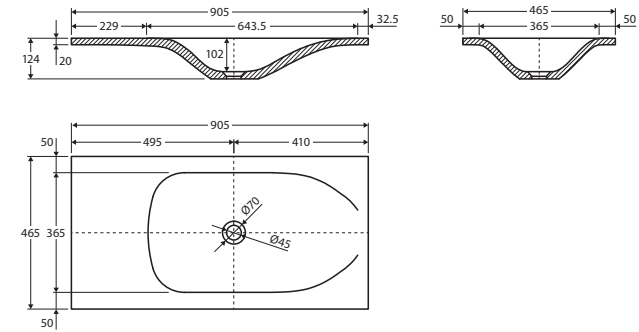

Satori

FULL DEPTH CONCRETE BASIN-TOP 900MM

Features

- Concrete with food-grade nano coating
- Unique warm grey finish
- Reversible for left or right facing bowl
- No tap hole design
- Requires 32 mm non-overflow waste (available separately: WAS72)

While we aim to ensure specifications are correct at the time of publication, Fienza reserves the right to make modifications without prior notice. Physical colour may vary from image shown. All measurements are shown in millimetres. Always use physical product measurements for mark-ups and roughing-in as the technical drawing may differ from actual product received. Tapware not included.