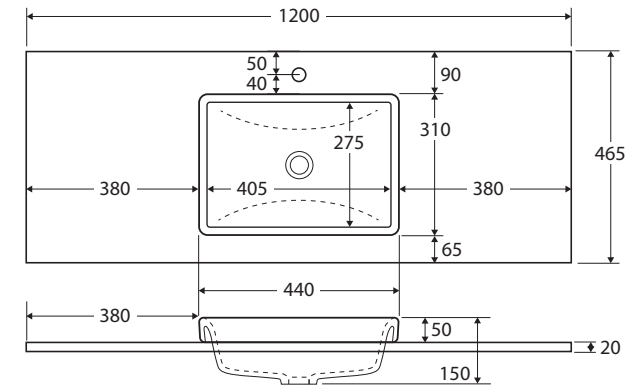

Sarah

SEMI-INSET BASIN-TOP 1200MM

Features

- 20mm thick, engineered quartz stone
- Gloss white ceramic semi-inset basin, no overflow
- Stone top and basin are delivered in separate packages
- Requires 32mm waste, with overflow (not included)
- 1 tap hole as standard (12 o'clock)
 - No tap hole option: Same price as the standard 1 tap hole option. To order, add '-0' to the end of the item code, e.g. PC120-0
 - 3 tap hole option: To order, add **\$50 per bowl** to the price and '-3' to the end of the item code, e.g. PC120-3

While we aim to ensure specifications are correct at the time of publication, Fienza reserves the right to make modifications without prior notice. Physical colour may vary from image shown. All measurements are shown in millimetres. Always use physical product measurements for mark-ups and roughing-in as the technical drawing may differ from actual product received. Tapware not included.