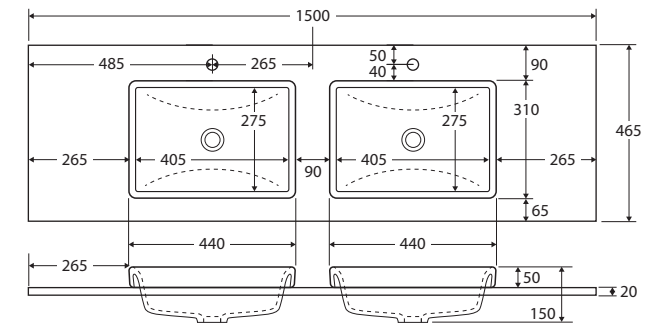

Sarah

DOUBLE BOWL SEMI-INSET BASIN-TOP 1500MM

Features

- 20mm thick, engineered quartz stone
- Gloss white ceramic semi-inset basin, no overflow
- Stone top and basin are delivered in separate packages
- Requires 32mm waste, with overflow (not included)
- 1 tap hole as standard (12 o'clock)
 - No tap hole option: Same price as the standard 1 tap hole option. To order, add '-0' to the end of the item code, e.g. PC150-D-0
 - 3 tap hole option: To order, add **\$50 per bowl** to the price and '-3' to the end of the item code, e.g. PC150-D-3

While we aim to ensure specifications are correct at the time of publication, Fienza reserves the right to make modifications without prior notice. Physical colour may vary from image shown. All measurements are shown in millimetres. Always use physical product measurements for mark-ups and roughing-in as the technical drawing may differ from actual product received. Tapware not included.