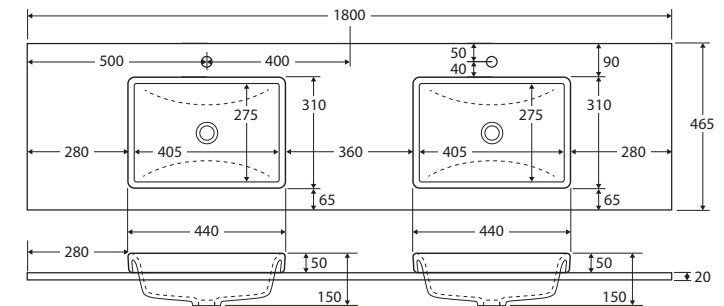

Sarah

DOUBLE BOWL SEMI-INSET BASIN-TOP 1800MM

Features

- 20mm thick, engineered quartz stone
- Gloss white ceramic semi-inset basin, no overflow
- Stone top and basin are delivered in separate packages
- Requires 32mm waste, with overflow (not included)
- 1 tap hole as standard (12 o'clock)
 - No tap hole option: Same price as the standard 1 tap hole option. To order, add '-0' to the end of the item code, e.g. PC180-D-0
 - 3 tap hole option: To order, add **\$50 per bowl** to the price and '-3' to the end of the item code, e.g. PC180-D-3

While we aim to ensure specifications are correct at the time of publication, Fienza reserves the right to make modifications without prior notice. Physical colour may vary from image shown. All measurements are shown in millimetres. Always use physical product measurements for mark-ups and roughing-in as the technical drawing may differ from actual product received. Tapware not included.