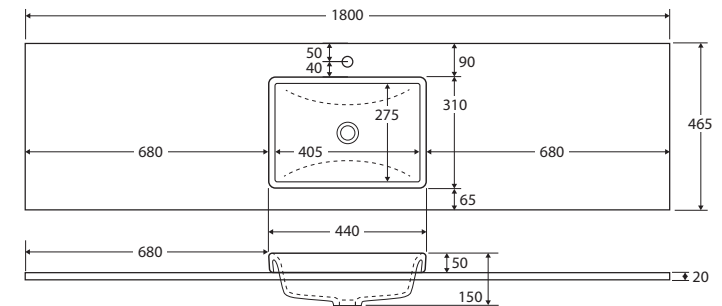

## SINGLE BOWL SEMI-INSET BASIN-TOP 1800MM

### Features

- 20mm thick, engineered quartz stone
- Gloss white ceramic semi-inset basin, no overflow
- Stone top and basin are delivered in separate packages
- Requires 32mm waste, with overflow (not included)
- 1 tap hole as standard (12 o'clock)
  - No tap hole option: Same price as the standard 1 tap hole option. To order, add '-0' to the end of the item code, e.g. PC180-S-0
  - 3 tap hole option: To order, add **\$50 per bowl** to the price and '-3' to the end of the item code, e.g. PC180-S-3

While we aim to ensure specifications are correct at the time of publication, Fienza reserves the right to make modifications without prior notice. Physical colour may vary from image shown. All measurements are shown in millimetres. Always use physical product measurements for mark-ups and roughing-in as the technical drawing may differ from actual product received. Tapware not included.