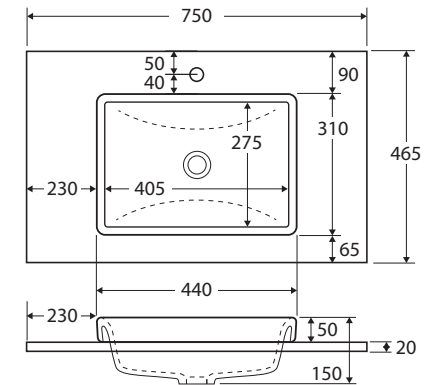

Sarah

SEMI-INSET BASIN-TOP 750MM

Features

- 20mm thick, engineered quartz stone
- Gloss white ceramic semi-inset basin, no overflow
- Stone top and basin are delivered in separate packages
- Requires 32mm waste, with overflow (not included)
- 1 tap hole as standard (12 o'clock)
 - No tap hole option: Same price as the standard 1 tap hole option. To order, add '-0' to the end of the item code, e.g. PC75-0
 - 3 tap hole option: To order, add **\$50 per bowl** to the price and '-3' to the end of the item code, e.g. PC75-3

While we aim to ensure specifications are correct at the time of publication, Fienza reserves the right to make modifications without prior notice. Physical colour may vary from image shown. All measurements are shown in millimetres. Always use physical product measurements for mark-ups and roughing-in as the technical drawing may differ from actual product received. Tapware not included.