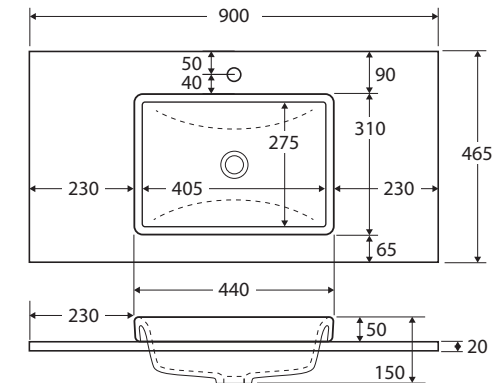

Sarah

SEMI-INSET BASIN-TOP 900MM

Features

- 20mm thick, engineered quartz stone
- Gloss white ceramic semi-inset basin, no overflow
- Stone top and basin are delivered in separate packages
- Requires 32mm waste, with overflow (not included)
- 1 tap hole as standard (12 o'clock)
 - No tap hole option: Same price as the standard 1 tap hole option. To order, add '-0' to the end of the item code, e.g. PC90-0
 - 3 tap hole option: To order, add **\$50 per bowl** to the price and '-3' to the end of the item code, e.g. PC90-3

While we aim to ensure specifications are correct at the time of publication, Fienza reserves the right to make modifications without prior notice. Physical colour may vary from image shown. All measurements are shown in millimetres. Always use physical product measurements for mark-ups and roughing-in as the technical drawing may differ from actual product received. Tapware not included.