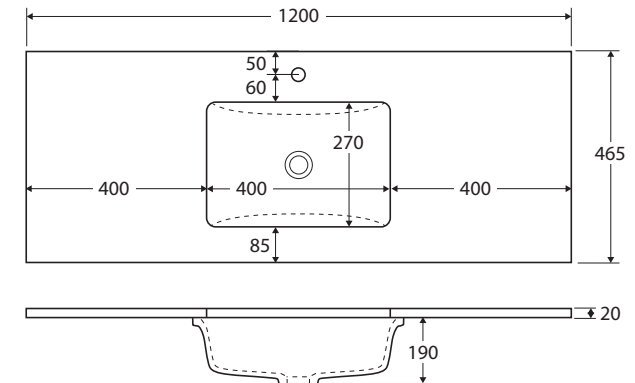

Sarah

UNDERMOUNTED BASIN-TOP 1200MM

Features

- 20mm thick, engineered quartz stone
- Gloss white ceramic undermounted basin, with overflow
- Stone top and basin are delivered pre-joined
- Requires 32mm waste, with overflow (not included)
- 1 tap hole as standard (12 o'clock)
 - No tap hole option: Same price as the standard 1 tap hole option. To order, add '-0' to the end of the item code, e.g. SC120-0
 - 3 tap hole option: To order, add **\$50 per bowl** to the price and '-3' to the end of the item code, e.g. SC120-3

While we aim to ensure specifications are correct at the time of publication, Fienza reserves the right to make modifications without prior notice. Physical colour may vary from image shown. All measurements are shown in millimetres. Always use physical product measurements for mark-ups and roughing-in as the technical drawing may differ from actual product received. Tapware not included.