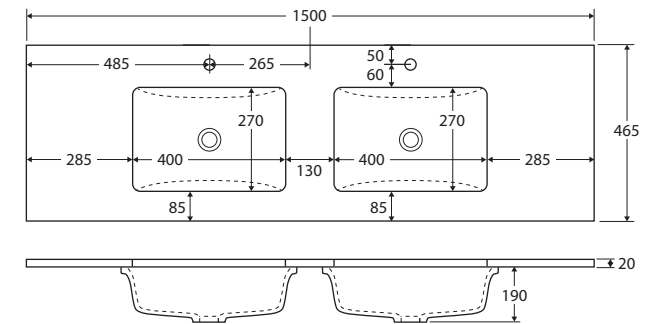

Sarah

DOUBLE BOWL UNDERMOUNTED BASIN-TOP 1500MM

Features

- 20mm thick, engineered quartz stone
- Gloss white ceramic undermounted basin, with overflow
- Stone top and basin are delivered pre-joined
- Requires 32mm waste, with overflow (not included)
- 1 tap hole as standard (12 o'clock)
 - No tap hole option: Same price as the standard 1 tap hole option. To order, add '-0' to the end of the item code, e.g. SC150-D-0
 - 3 tap hole option: To order, add **\$50 per bowl** to the price and '-3' to the end of the item code, e.g. SC150-D-3

While we aim to ensure specifications are correct at the time of publication, Fienza reserves the right to make modifications without prior notice. Physical colour may vary from image shown. All measurements are shown in millimetres. Always use physical product measurements for mark-ups and roughing-in as the technical drawing may differ from actual product received. Tapware not included.