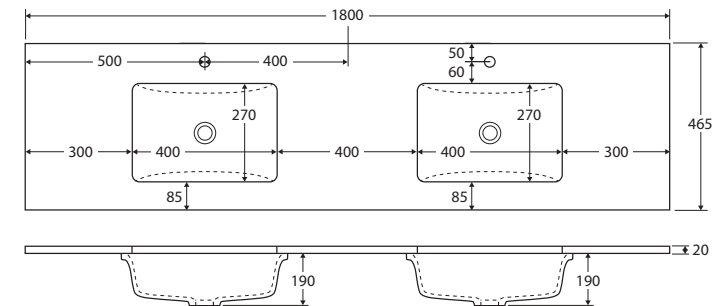

Sarah

DOUBLE BOWL UNDERMOUNTED BASIN-TOP 1800MM

Features

- 20mm thick, engineered quartz stone
- Gloss white ceramic undermounted basin, with overflow
- Stone top and basin are delivered pre-joined
- Requires 32mm waste, with overflow (not included)
- 1 tap hole as standard (12 o'clock)
 - No tap hole option: Same price as the standard 1 tap hole option. To order, add '-0' to the end of the item code, e.g. SC180-D-0
 - 3 tap hole option: To order, add **\$50 per bowl** to the price and '-3' to the end of the item code, e.g. SC180-D-3

While we aim to ensure specifications are correct at the time of publication, Fienza reserves the right to make modifications without prior notice. Physical colour may vary from image shown. All measurements are shown in millimetres. Always use physical product measurements for mark-ups and roughing-in as the technical drawing may differ from actual product received. Tapware not included.