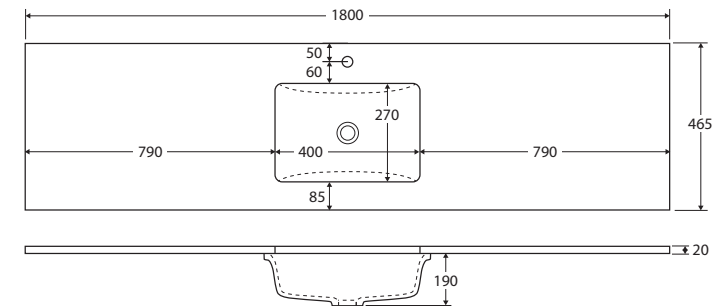

## SINGLE BOWL UNDERMOUNTED BASIN-TOP 1800MM

### Features

- 20mm thick, engineered quartz stone
- Gloss white ceramic undermounted basin, with overflow
- Stone top and basin are delivered pre-joined
- Requires 32mm waste, with overflow (not included)
- 1 tap hole as standard (12 o'clock)
  - No tap hole option: Same price as the standard 1 tap hole option. To order, add '-0' to the end of the item code, e.g. SC180-S-0
  - 3 tap hole option: To order, add **\$50 per bowl** to the price and '-3' to the end of the item code, e.g. SC180-S-3

While we aim to ensure specifications are correct at the time of publication, Fienza reserves the right to make modifications without prior notice. Physical colour may vary from image shown. All measurements are shown in millimetres. Always use physical product measurements for mark-ups and roughing-in as the technical drawing may differ from actual product received. Tapware not included.