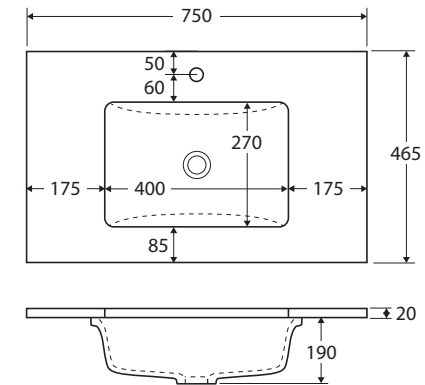

Sarah

UNDERMOUNTED BASIN-TOP 750MM

Features

- 20mm thick, engineered quartz stone
- Gloss white ceramic undermounted basin, with overflow
- Stone top and basin are delivered pre-joined
- Requires 32mm waste, with overflow (not included)
- 1 tap hole as standard (12 o'clock)
 - No tap hole option: Same price as the standard 1 tap hole option. To order, add '-0' to the end of the item code, e.g. SC75-0
 - 3 tap hole option: To order, add **\$50 per bowl** to the price and '-3' to the end of the item code, e.g. SC75-3

While we aim to ensure specifications are correct at the time of publication, Fienza reserves the right to make modifications without prior notice. Physical colour may vary from image shown. All measurements are shown in millimetres. Always use physical product measurements for mark-ups and roughing-in as the technical drawing may differ from actual product received. Tapware not included.