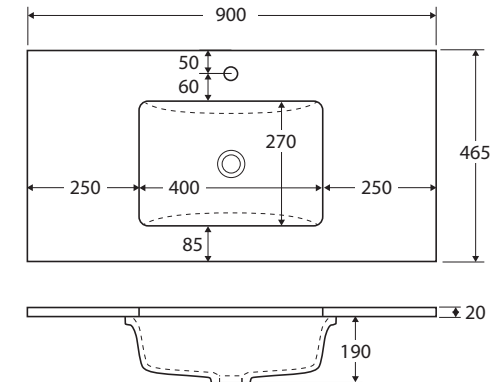

## UNDERMOUNTED BASIN-TOP 900MM

### Features

- 20mm thick, engineered quartz stone
- Gloss white ceramic undermounted basin, with overflow
- Stone top and basin are delivered pre-joined
- Requires 32mm waste, with overflow (not included)
- 1 tap hole as standard (12 o'clock)
  - No tap hole option: Same price as the standard 1 tap hole option. To order, add '-0' to the end of the item code, e.g. SC90-0
  - 3 tap hole option: To order, add **\$50 per bowl** to the price and '-3' to the end of the item code, e.g. SC90-3

While we aim to ensure specifications are correct at the time of publication, Fienza reserves the right to make modifications without prior notice. Physical colour may vary from image shown. All measurements are shown in millimetres. Always use physical product measurements for mark-ups and roughing-in as the technical drawing may differ from actual product received. Tapware not included.