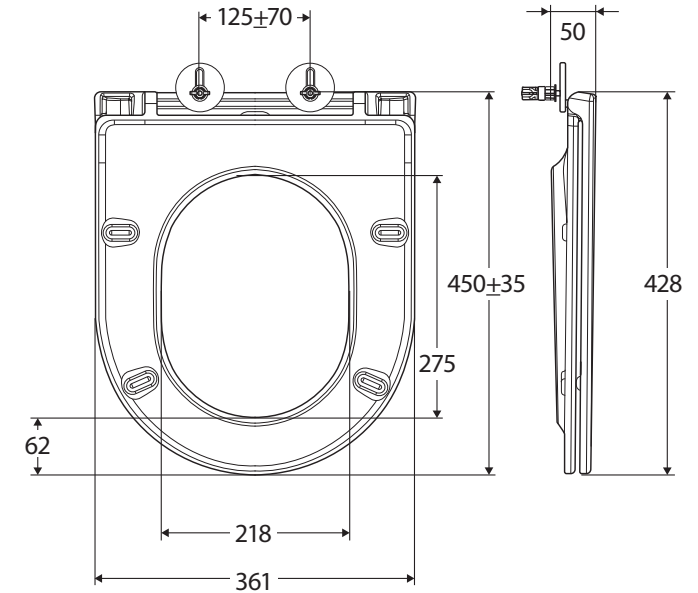

Slim TOILET SEAT

Features

- Soft close
- Quick release
- Made from urea-formaldehyde
- Suits: Alix (K011), Empire (K003), Isabella (K014), Koko (K2376)

Available in

Gloss White
UF5019

Matte Black
UF5019MB

Cleaning & Care

- The toilet seat may be removed for cleaning - depress the chrome hinge release buttons and lift up.
- Clean only with a soft cloth or sponge using warm water and mild soap or detergent. Do not use any abrasive cleaning materials.
- Do not use any solvents or corrosive liquids.
- Note that use of clip-on deodorisers will affect flushing performance on rimless suites.

While we aim to ensure specifications are correct at the time of publication, Fienza reserves the right to make modifications without prior notice. Physical colour may vary from image shown. All measurements are shown in millimetres. Always use physical product measurements for mark-ups and roughing-in as the technical drawing may differ from actual product received.