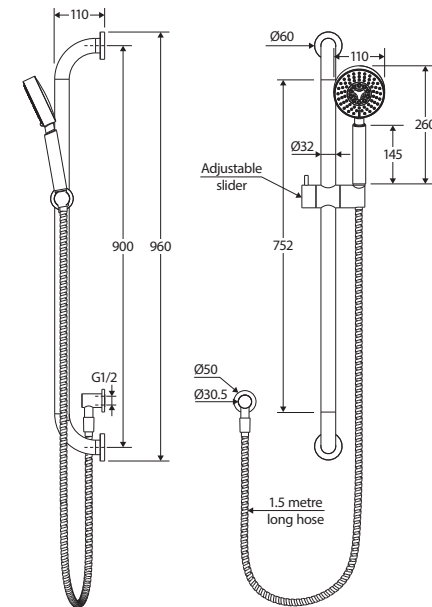

Stella Care

RAIL SHOWER

Features

- Chrome finish
- **WELS 3 Star rated, 9L/min**

Rail:

- Slider to adjust height and angle of hand shower
- Backflow prevention dual check/non-return valve
- Made from stainless steel
- ABS slider
- Deluxe stainless steel elbow
- 1.5 metre stainless steel hose

MICHELLE Multifunction Hand Piece (MSH017):

- Five water-flow settings: normal, massage, misting, spray and massage, and spray and misting
- Easy to clean TPR nozzles
- Made from ABS

Please note: This product may have a visible Watermark logo.

While we aim to ensure specifications are correct at the time of publication, Fienza reserves the right to make modifications without prior notice. Physical colour may vary from image shown. All measurements are shown in millimetres. Always use physical product measurements for mark-ups and roughing-in as the technical drawing may differ from actual product received.