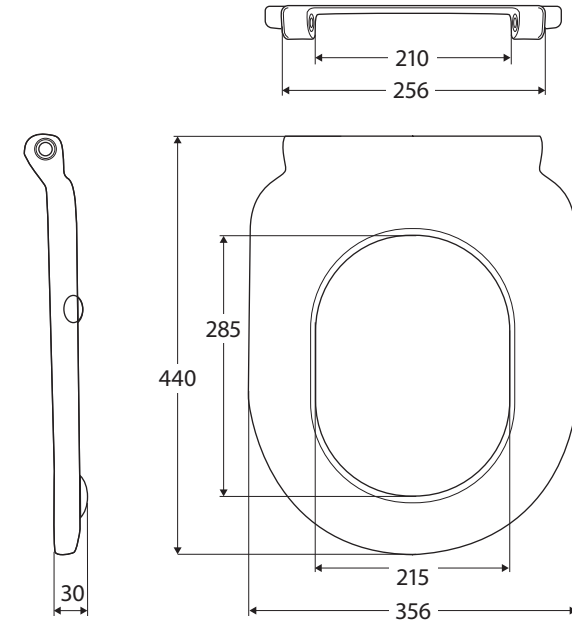

Stella Care

TOILET SEAT

Features

- Soft close
- Single flap
- Suits: Stella Care (K006)

Available in

Gloss Blue
K006-SEAT

Cleaning & Care

- The toilet seat may be removed for cleaning - depress the chrome hinge release buttons and lift up.
- Clean only with a soft cloth or sponge using warm water and mild soap or detergent. Do not use any abrasive cleaning materials.
- Do not use any solvents or corrosive liquids.
- Note that use of clip-on deodorisers will affect flushing performance on rimless suites.

While we aim to ensure specifications are correct at the time of publication, Fienza reserves the right to make modifications without prior notice. Physical colour may vary from image shown. All measurements are shown in millimetres. Always use physical product measurements for mark-ups and roughing-in as the technical drawing may differ from actual product received.