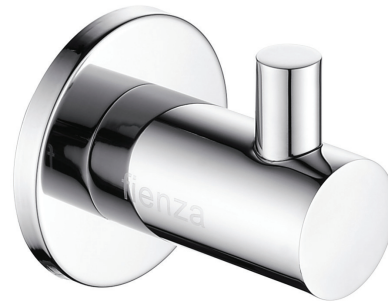

Stella

ROBE HOOK

Features

- Made from stainless steel
- High-strength mounting brackets
- Supplied in shelf-ready retail blister packaging

Please Note: This product may have a visible Fienza or Watermark logo.