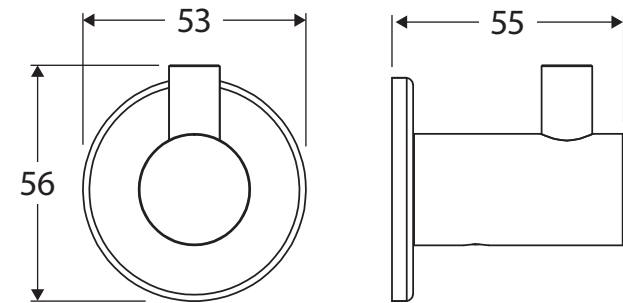

Stella

ROBE HOOK

Features

- Made from stainless steel
- High-strength mounting brackets
- Supplied in shelf-ready retail blister packaging

Please Note: This product may have a visible Fienza or Watermark logo.

While we aim to ensure specifications are correct at the time of publication, Fienza reserves the right to make modifications without prior notice. Physical colour may vary from image shown. All measurements are shown in millimetres. Always use physical product measurements for mark-ups and roughing-in as the technical drawing may differ from actual product received.