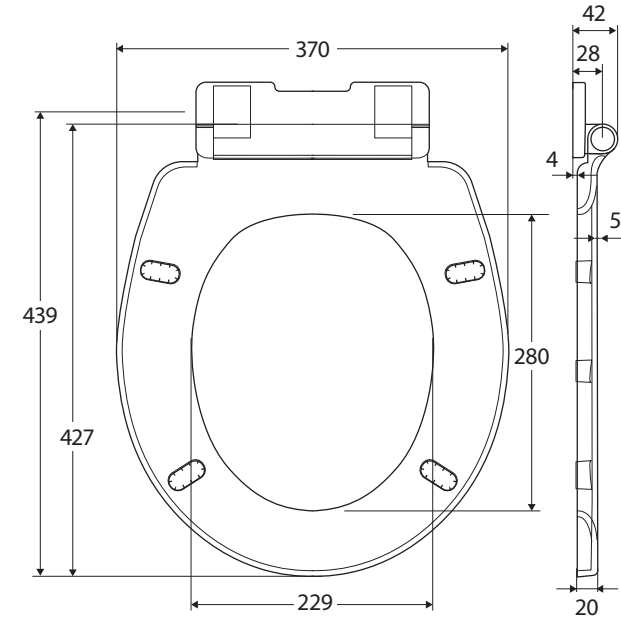

Stella

TOILET SEAT

Features

- Soft close
- Includes connector and flush pipe
- Made from urea-formaldehyde
- Suits: Stella (K001), Stella Senior (K001S)

Available in

Gloss White
K001-SEAT

Cleaning & Care

- The toilet seat may be removed for cleaning - depress the chrome hinge release buttons and lift up.
- Clean only with a soft cloth or sponge using warm water and mild soap or detergent. Do not use any abrasive cleaning materials.
- Do not use any solvents or corrosive liquids.
- Note that use of clip-on deodorisers will affect flushing performance on rimless suites.

While we aim to ensure specifications are correct at the time of publication, Fienza reserves the right to make modifications without prior notice. Physical colour may vary from image shown. All measurements are shown in millimetres. Always use physical product measurements for mark-ups and roughing-in as the technical drawing may differ from actual product received.