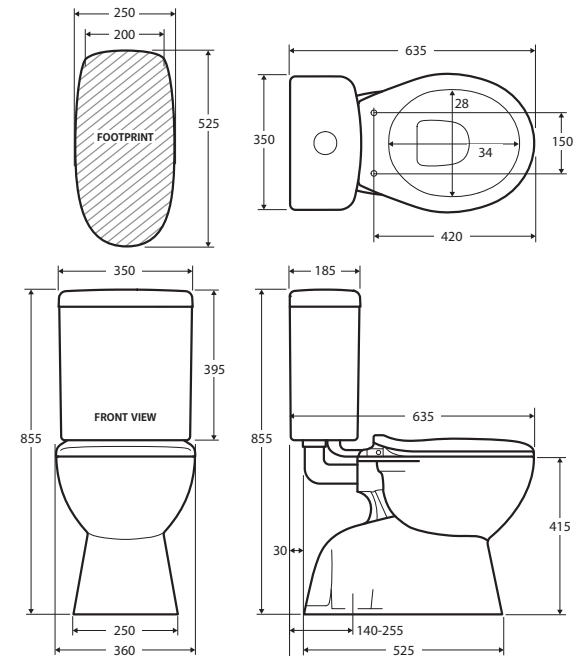

## ADJUSTABLE LINK TOILET SUITE

### Features

- Boxed rim pan
- Gloss white finish
- Chrome flush buttons
- UF soft close seat with connector and flush pipe
- High quality, R&T flush mechanism
- Left or right bottom inlet
- Concealed S-Trap only, 140-255mm set-out
- **WELS 4 Star rated, 4.4L/3L (3.3L average flush)**