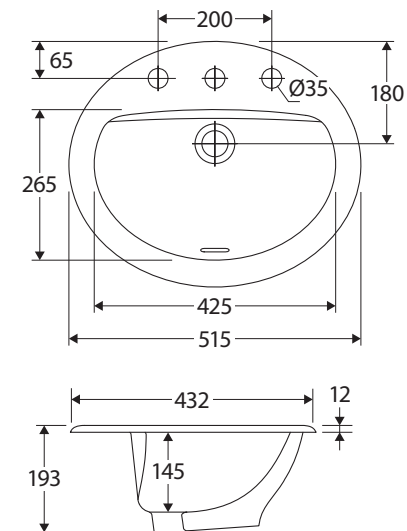

Stella

FULLY-INSET BASIN

Features

- Gloss white finish
- Vitreous china
- Overflow located at front of inner bowl
- Requires 32 mm overflow waste (not included)
- Capacity: 4.95 litres

Please note: Due to the nature of ceramic as a material, small variations in size and shape do occur. Ensure that the measurements of the purchased basin are checked physically BEFORE cutting any counter-top. Specification drawings are a guide only. Fienza will not be held liable for any errors made by external parties when cutting counter-tops.

Available in

1 Tap Hole
RB405-1

3 Tap Holes
RB405-3

Cleaning & Care

- Wipe with a clean, soft cloth and mild soapy water or non-abrasive bathroom cleaner. Test in an inconspicuous area before cleaning the whole basin.
- Avoid placing hot objects, such as hair straighteners, on any surface as these will cause discolouration and marking.
- Spills of hair dye, after-shave lotion, nail polish and remover, aerosol spray and other harsh chemicals should be removed immediately to prevent damage and discolouration. Clean immediately with mild soapy water using a clean, soft cloth.

While we aim to ensure specifications are correct at the time of publication, Fienza reserves the right to make modifications without prior notice. Physical colour may vary from image shown. All measurements are shown in millimetres. For ceramic products, please allow +/- 10 mm tolerance for manufacturing variance. Always use physical product measurements for mark-ups and roughing-in as the technical drawing may differ from actual product received.