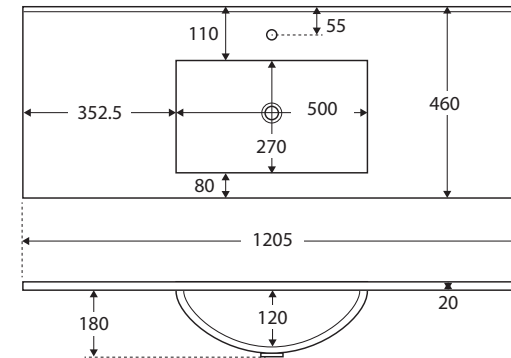

Dolce Matte Black

FULL DEPTH
CERAMIC
BASIN-TOP
1200MM

Features

- Rectangular bowl design
- 20 mm thick vitreous china
- Matte black finish
- 3 mm tile lip
- 12 o'clock tap hole as standard (3 tap holes also available)
- Integrated overflow
- Matte black overflow ring included
- Requires 32 mm overflow waste (available separately)

Available in

1 tap hole
TCLB120

3 tap hole
TCLB120-3

Cleaning & Care

- Wipe with a clean, soft cloth and mild soapy water or non-abrasive bathroom cleaner. Test in an inconspicuous area before cleaning the whole top.
- Avoid placing hot objects, such as hair straighteners, on any surface as these will cause discolouration and marking.
- Spills of hair dye, after-shave lotion, nail polish and remover, aerosol spray and other harsh chemicals should be removed immediately to prevent damage and discolouration. Clean immediately with mild soapy water using a clean, soft cloth.

While we aim to ensure specifications are correct at the time of publication, Fienza reserves the right to make modifications without prior notice. Physical colour may vary from image shown. All measurements are shown in millimetres. For ceramic products, please allow +/- 10 mm tolerance for manufacturing variance. Always use physical product measurements for mark-ups and roughing-in as the technical drawing may differ from actual product received.