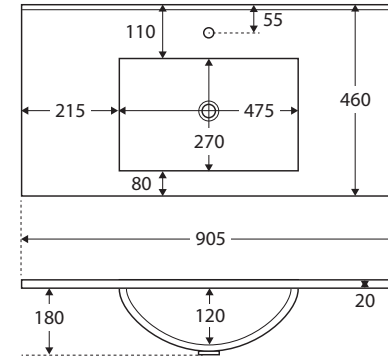

# Dolce Matte Black

FULL DEPTH  
CERAMIC  
BASIN-TOP  
900MM

## Features

- Rectangular bowl design
- 20 mm thick vitreous china
- Matte black finish
- 3 mm tile lip
- 12 o'clock tap hole as standard (3 tap holes also available)
- Integrated overflow
- Matte black overflow ring included
- Requires 32 mm overflow waste (available separately)

While we aim to ensure specifications are correct at the time of publication, Fienza reserves the right to make modifications without prior notice. Physical colour may vary from image shown. All measurements are shown in millimetres. For ceramic products, please allow +/- 10 mm tolerance for manufacturing variance. Always use physical product measurements for mark-ups and roughing-in as the technical drawing may differ from actual product received.