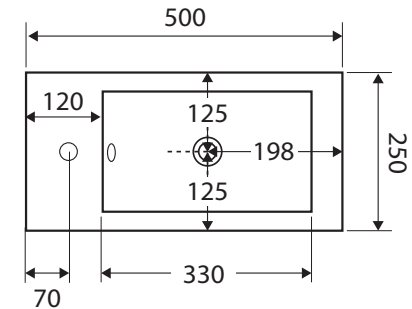

Linea Left-Hand WALL-HUNG BASIN

Features

- Fully vitreous china
- One tap hole with overflow
- Requires 32 mm waste with overflow (not included)
- Wall mounting bolts included
- Not reversible (due to bolt holes)
- Capacity: 4 litres

While we aim to ensure specifications are correct at the time of publication, Fienza reserves the right to make modifications without prior notice. Physical colour may vary from image shown. All measurements are shown in millimetres. For ceramic products, please allow +/- 10 mm tolerance for manufacturing variance. Always use physical product measurements for mark-ups and roughing-in as the technical drawing may differ from actual product received.