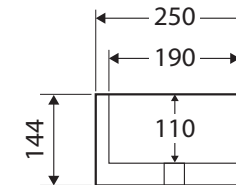

Linea Left-Hand WALL-HUNG BASIN

Features

- Fully vitreous china
- One tap hole with overflow
- Requires 32 mm waste with overflow (not included)
- Wall mounting bolts included
- Not reversible (due to bolt holes)
- Capacity: 4 litres

While we aim to ensure specifications are correct at the time of publication, Fienza reserves the right to make modifications without prior notice. Physical colour may vary from image shown. All measurements are shown in millimetres. For ceramic products, please allow +/- 10 mm tolerance for manufacturing variance. Always use physical product measurements for mark-ups and roughing-in as the technical drawing may differ from actual product received.