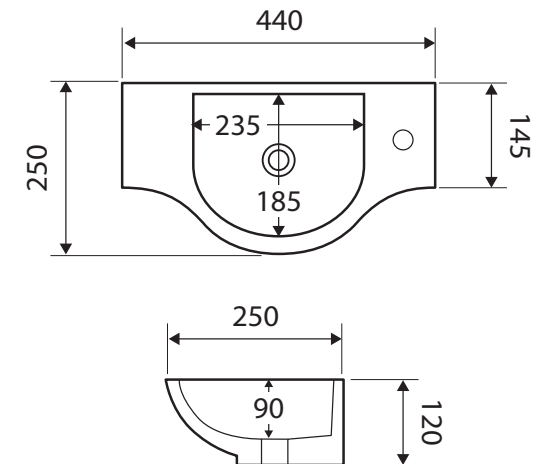

Charlotte

WALL-HUNG BASIN

Features

- Fully vitreous china
- One tap hole on right side, no overflow
- Requires 32 mm waste without overflow (not included)
- Wall mounting bolts included
- Capacity: 2 litres

While we aim to ensure specifications are correct at the time of publication, Fienza reserves the right to make modifications without prior notice. Physical colour may vary from image shown. All measurements are shown in millimetres. For ceramic products, please allow +/- 10 mm tolerance for manufacturing variance. Always use physical product measurements for mark-ups and roughing-in as the technical drawing may differ from actual product received.