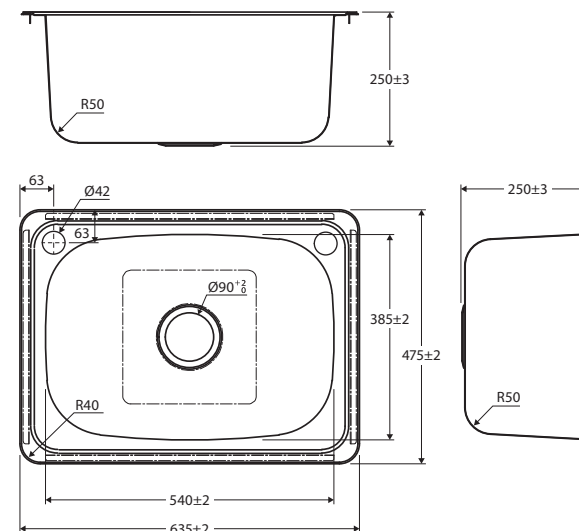

## 45L LAUNDRY SINK

### Features

- Designed for laundries
- Made from polished 304 stainless steel
- Two tap holes for left or right side mixer installation (tap hole cover included)
- Basket waste (A3) and flexible bypass kit (A2) included
- Topmount installation
- Sealing tape and mounting clips included
- Capacity: 45L
- Overall size: 635 L x 475 W x 250 D mm

While we aim to ensure specifications are correct at the time of publication, Fienza reserves the right to make modifications without prior notice. Physical colour may vary from image shown. All measurements are shown in millimetres. Always use physical product measurements for mark-ups and roughing-in as the technical drawing may differ from actual product received.