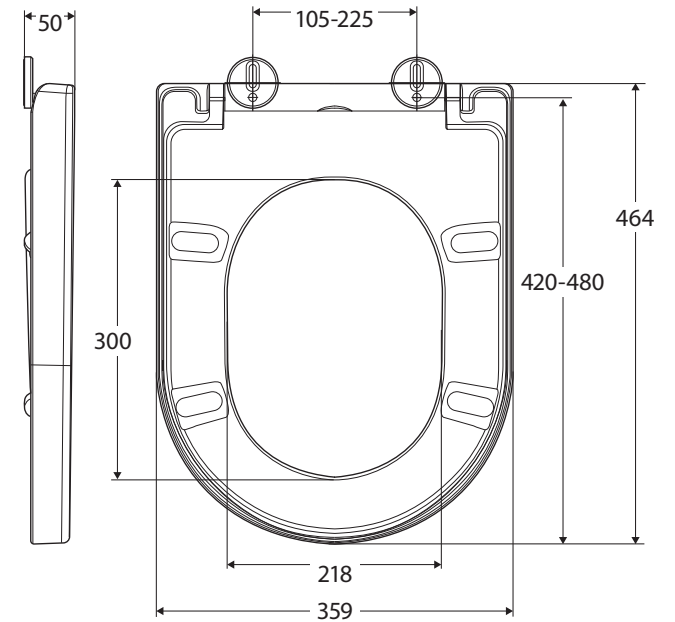

Universal TOILET SEAT

Features

- Soft close
- Quick release
- Made from urea-formaldehyde
- Suits: Delta (K005), Koko (K002), Lambada

Available in

Gloss White
UF1002

Matte White
UF1002MW

Cleaning & Care

- The toilet seat may be removed for cleaning - depress the chrome hinge release buttons and lift up.
- Clean only with a soft cloth or sponge using warm water and mild soap or detergent. Do not use any abrasive cleaning materials.
- Do not use any solvents or corrosive liquids.
- Note that use of clip-on deodorisers will affect flushing performance on rimless suites.

While we aim to ensure specifications are correct at the time of publication, Fienza reserves the right to make modifications without prior notice. Physical colour may vary from image shown. All measurements are shown in millimetres. Always use physical product measurements for mark-ups and roughing-in as the technical drawing may differ from actual product received.