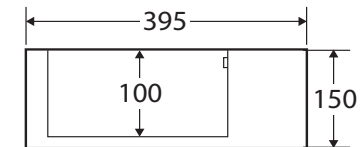

Willow

ABOVE COUNTER BASIN

Features

- Gloss white finish
- Vitreous china
- Glazed on the back side
- Requires 32 mm overflow waste (not included)
- Capacity: 5L

Available in

1 Tap Hole
RB7033

3 Tap Holes
RB7033-3

While we aim to ensure specifications are correct at the time of publication, Fienza reserves the right to make modifications without prior notice. Physical colour may vary from image shown. All measurements are shown in millimetres. For ceramic products, please allow +/- 10 mm tolerance for manufacturing variance. Always use physical product measurements for mark-ups and roughing-in as the technical drawing may differ from actual product received.