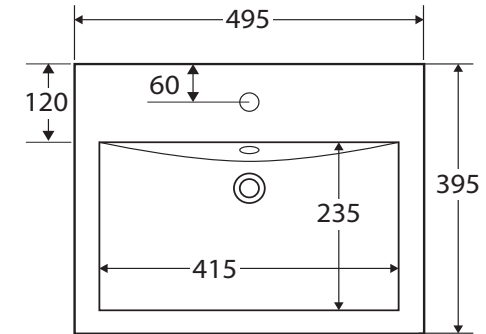

Willow

ABOVE COUNTER BASIN

Features

- Gloss white finish
- Vitreous china
- Glazed on the back side
- Requires 32 mm overflow waste (not included)
- Capacity: 5L

Available in

1 Tap Hole
RB7033

3 Tap Holes
RB7033-3

While we aim to ensure specifications are correct at the time of publication, Fienza reserves the right to make modifications without prior notice. Physical colour may vary from image shown. All measurements are shown in millimetres. For ceramic products, please allow +/- 10 mm tolerance for manufacturing variance. Always use physical product measurements for mark-ups and roughing-in as the technical drawing may differ from actual product received.