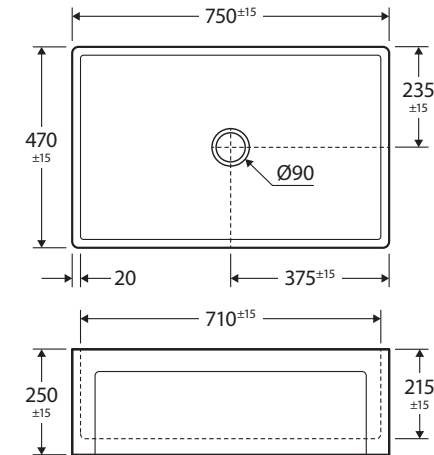

Winston

SINGLE BUTLER SINK

MEDIUM

Features

- Shaker or flat front surface (reversible)
- Glazed on all sides
- Made from fine fire clay ceramic using high quality European materials
- Requires basket waste (A3SS/A3CM/A3RB; sold separately)
- Undermount or flushmount installation
- Capacity: 60L

Optional Accessories

- Sink Protector (A30)

Please note: Butler sink measurements shown are a guide only. For installation, measurements must be taken from physical product received.

Available in

Gloss White
68703

Cleaning & Care

- Wipe with a clean, soft cloth and mild soapy water or non-abrasive cleaner. Test in an inconspicuous area before cleaning the whole sink.
- Avoid placing hot objects, such as hair straighteners, on any surface as these will cause discolouration and marking.
- Spills of hair dye, after-shave lotion, nail polish and remover, aerosol spray and other harsh chemicals should be removed immediately to prevent damage and discolouration. Clean immediately with mild soapy water using a clean, soft cloth.

While we aim to ensure specifications are correct at the time of publication, Fienza reserves the right to make modifications without prior notice. Physical colour may vary from image shown. All measurements are shown in millimetres. For fire clay ceramic products, please allow +/- 15 mm tolerance for manufacturing variance. Always use physical product measurements for mark-ups and roughing-in as the technical drawing may differ from actual product received.