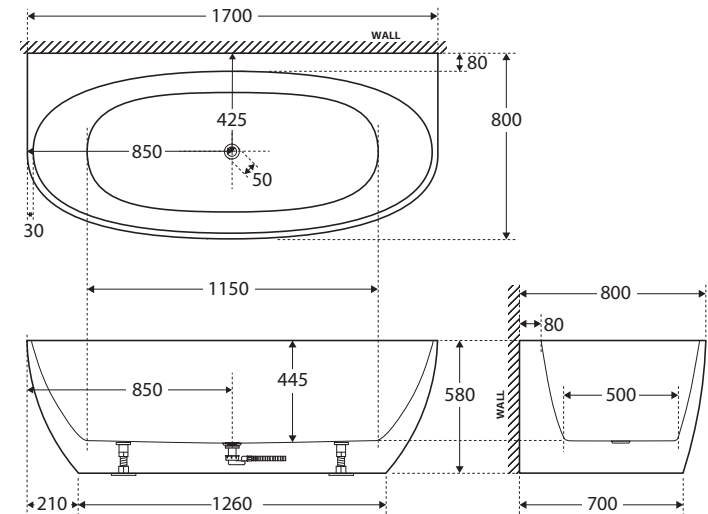

## BACK-TO-WALL ACRYLIC BATH, 1700MM

### Features

- Modern, slim edge design
- Back-to-wall style
- UV stabilised sanitary-grade acrylic
- Inbuilt steel support frame
- Adjustable steel legs
- No overflow
- Chrome waste included with bath
- Net weight: 44kg
- Gross weight: 53kg

While we aim to ensure specifications are correct at the time of publication, Fienza reserves the right to make modifications without prior notice. Physical colour may vary from image shown. All measurements are shown in millimetres. Always use physical product measurements for mark-ups and roughing-in as the technical drawing may differ from actual product received.