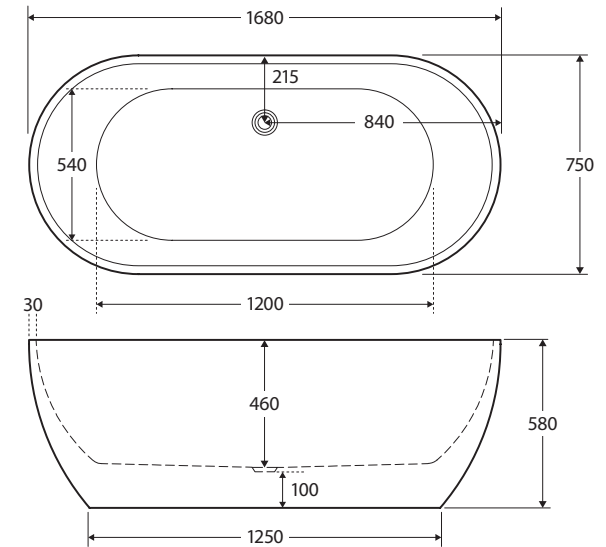

Matte White model

Available in

Gloss White
FR11775GW

Matte White
FR11775

Cleaning & Care

- Regularly clean with mild soapy water using a microfibre cloth. Weekly cleaning is recommended.
- Do not use harsh detergents, bleach, cream cleaners, window cleaning sprays, or citrus based cleaners.
- Do not use undue pressure and wipe in one direction only.
- If using coloured essential oils, test in an inconspicuous area with water to ensure they won't stain the bath. Always add oils to a bath full of water.

While we aim to ensure specifications are correct at the time of publication, Fienza reserves the right to make modifications without prior notice. Physical colour may vary from image shown. All measurements are shown in millimetres. Always use physical product measurements for mark-ups and roughing-in as the technical drawing may differ from actual product received.