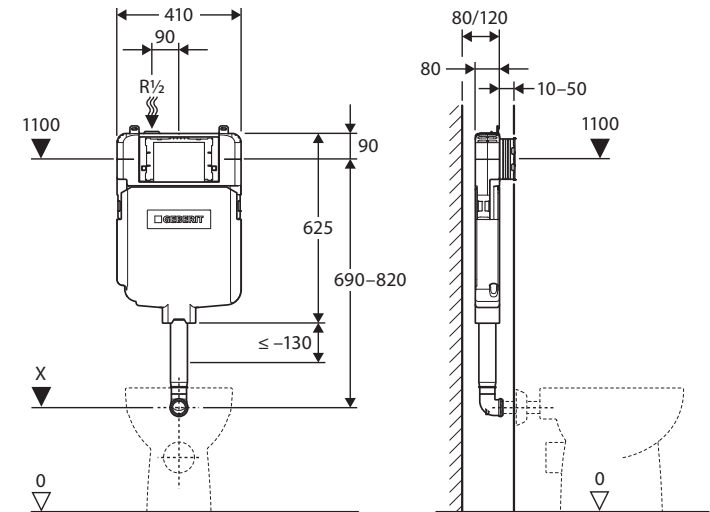

Geberit Sigma 8

IN-WALL CISTERN

FOR FLOOR-MOUNTED/
WALL-FACED PANS

Features

- Concealed cistern with front actuation
- Suits floor mounted / wall-faced pans
- Fully insulated against condensation
- Water supply connection on the top left
- Flush bend fitted
- Fulfills standard requirements in accordance with AS 1172.2:2004
- Operating pressure 10-1000 kpa
- Designed in Switzerland, made in Germany
- **WELS 4 Star rated, 4.5L/3L (3.4L average flush)**

109-795-00-1

While we aim to ensure specifications are correct at the time of publication, Fienza reserves the right to make modifications without prior notice. Physical colour may vary from image shown. All measurements are shown in millimetres. Always use physical product measurements for mark-ups and roughing-in as the technical drawing may differ from actual product received.