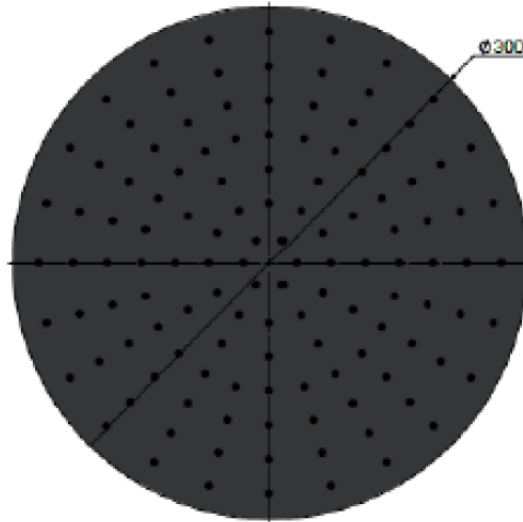

SPECIFICATIONS