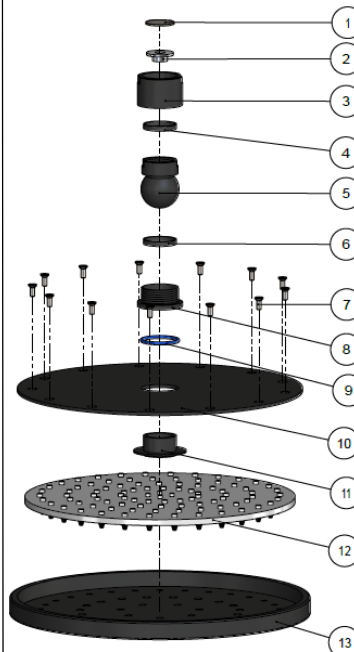

### SPECIFICATIONS

### FLOW RATE GRAPH

### EXPLODED VIEW

No.	Part Name
1	Strainer
2	Flow Controller
3	Nut
4	Wearing Ring
5	Universal Ball
6	Wearing Ring
7	Screw
8	Connet Nut
9	O-ring
10	Cover Plate
11	Connector
12	Rubber Gasket
13	Plate