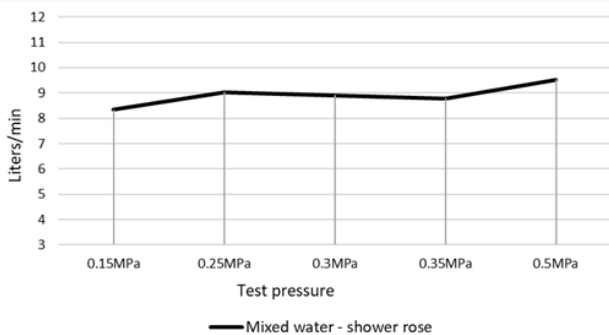

FLOW RATE GRAPH

CREDENTIALS

- Watermark AS/NZS3718WMKA25013
- 3-star WELS rated
- 9 litres p/minute
- WELS registration No: S14056