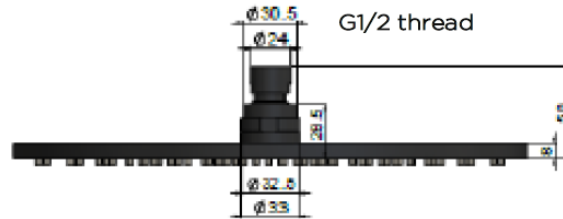

SPECIFICATIONS