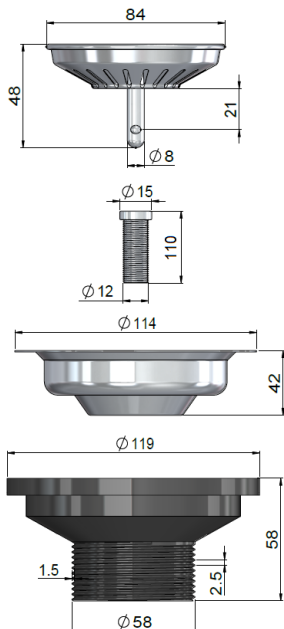

MKSP-D670440

KITCHEN SINK

lavello

by meir.

FEATURES

- Refer to the Meir website for warranty terms & conditions.
- Sink water capacity 40 L
- Stainless steel material.
- Nano coated finish.
- Strainer set is included.
- Includes the surface cut-out template.
- Suitable for thick surface top material. Top-mount or under-mount.
- See website for the Meir colour options.

CARE

- Do not install **sinks** using any form of acetone silicones.
- Do not apply physical items (such as tools) directly to the product.
- Never use house-hold abrasive cleaners.
- Clean using a mild washing soap solution.
- Check for any product defects before installation.
- Refer to the Installation Manual for correct installation.

STRAINER

SPECIFICATIONS