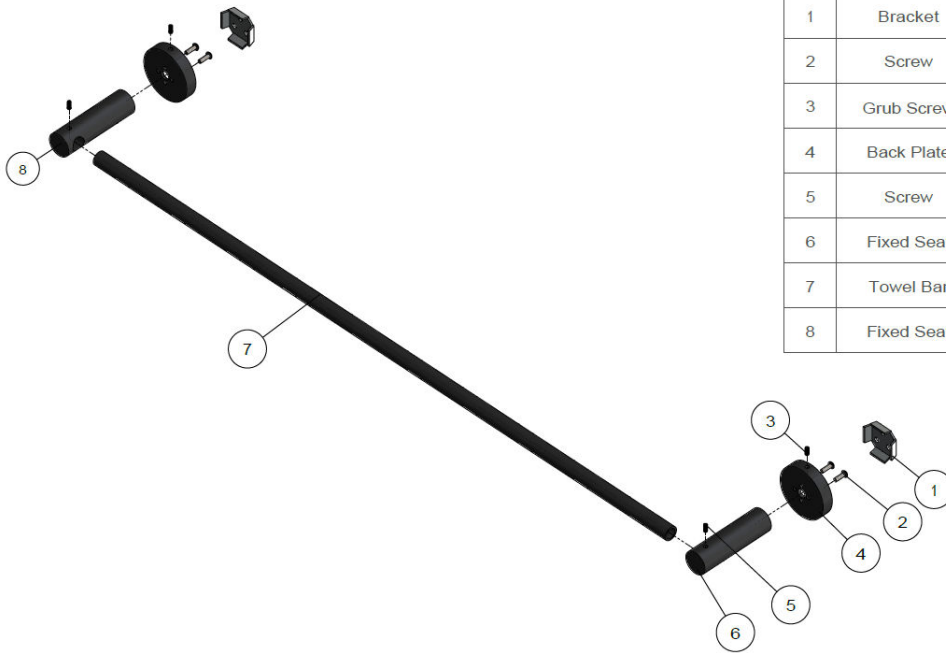

MR01-SR60

ROUND SINGLE RAIL

meir®

EXPLODED VIEW

No.	Part Name
1	Bracket
2	Screw
3	Grub Screw
4	Back Plate
5	Screw
6	Fixed Seat
7	Towel Bar
8	Fixed Seat

CARE

- Do not install tapware using any form of acetone silicones.
- Do not apply physical items (such as tools) directly to product.
- Never use house-hold or commercial detergents, citrus based cleaners, or abrasive cleaners.
- Clean using a mild washing soap solution rinsed, and dry with a soft cloth.
- Check for any product defects before installation.
- Refer to the installation manual for correct installation.

FEATURES

- Refer to the Meir website for warranty terms & conditions, and available finishes.
- Solid brass construction
- Box Weight 0.6 kg

SPECIFICATIONS