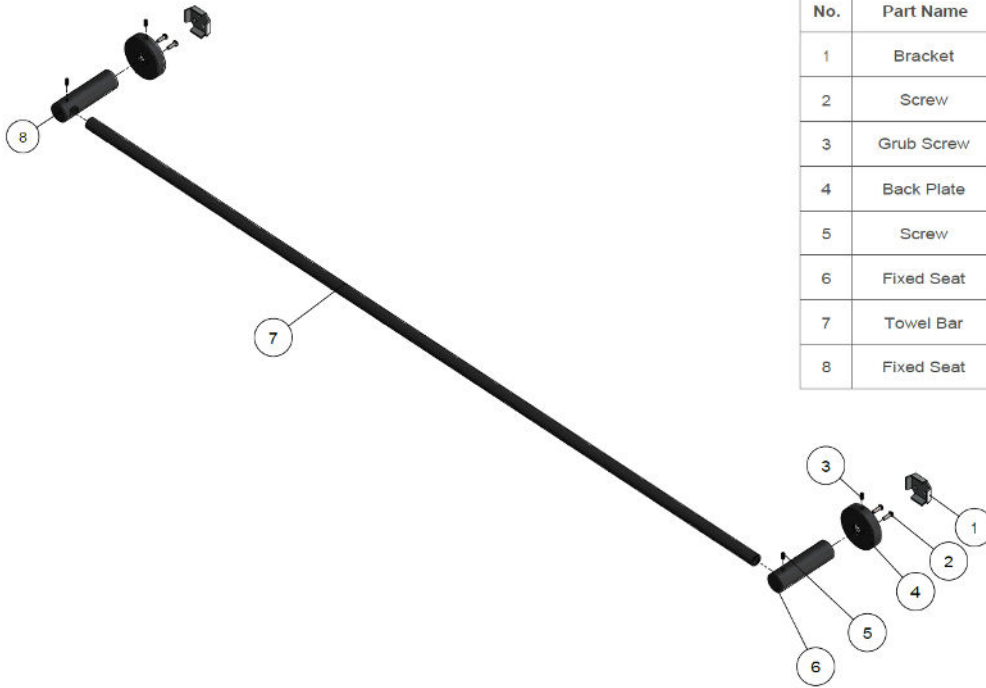

MR01- SR90

ROUND SINGLE RAIL

meir®

EXPLODED VIEW

No.	Part Name
1	Bracket
2	Screw
3	Grub Screw
4	Back Plate
5	Screw
6	Fixed Seat
7	Towel Bar
8	Fixed Seat

CARE

- Do not install tapware using any form of acetone silicones.
- Do not apply physical items (such as tools) directly to product.
- Never use house-hold or commercial detergents, citrus based cleaners, or abrasive cleaners.
- Clean using a mild washing soap solution rinsed, and dry with a soft cloth.
- Check for any product defects before installation.
- Refer to the installation manual for correct installation.

FEATURES

- Refer to the Meir website for warranty terms & conditions, and available finishes.
- Solid brass construction
- Box Weight 0.85 kg

SPECIFICATIONS