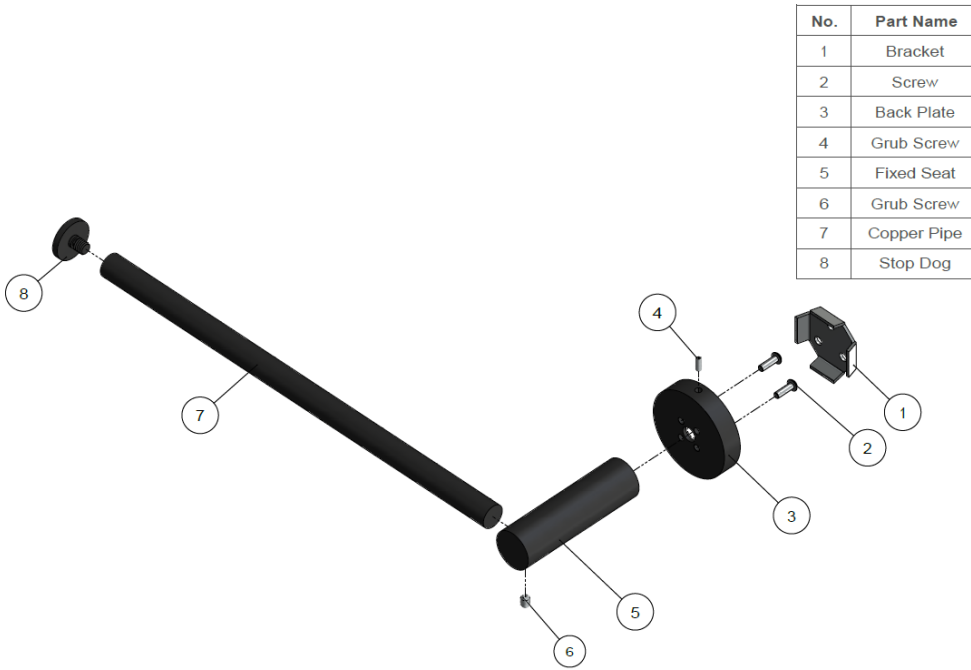

MR05-R

ROUND GUEST TOWEL RAIL

meir®

EXPLODED VIEW

CARE

- Do not install tapware using any form of acetone silicones.
- Do not apply physical items (such as tools) directly to product.
- Never use house-hold or commercial detergents, citrus based cleaners, or abrasive cleaners.
- Clean using a mild washing soap solution rinsed, and dry with a soft cloth.
- Check for any product defects before installation.
- Refer to the installation manual for correct installation.

FEATURES

- Refer to the Meir website for warranty terms & conditions, and available finishes.
- Solid brass construction
- Box Weight 0.3 kg

SPECIFICATIONS