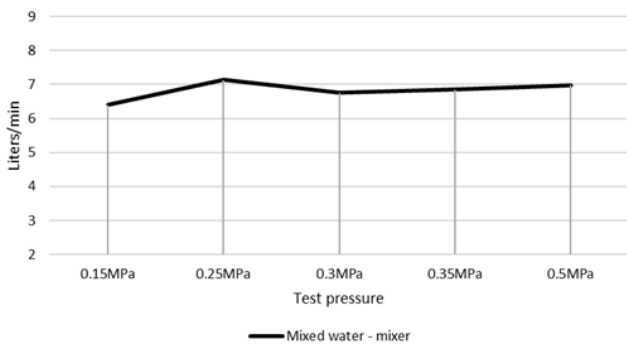

FLOW RATE GRAPH

CREDENTIALS

- Watermark AS/NZS3718WMKA25013
- 4-star WELS rated
- 6.5 litres p/minute
- WELS registration No: T41582