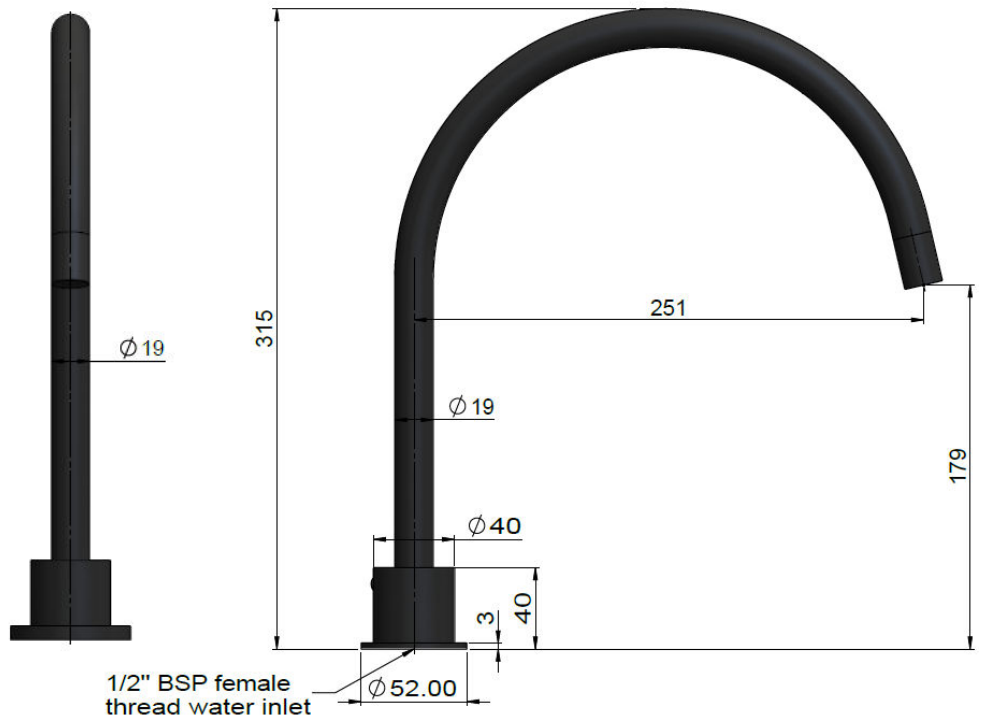

SPECIFICATIONS