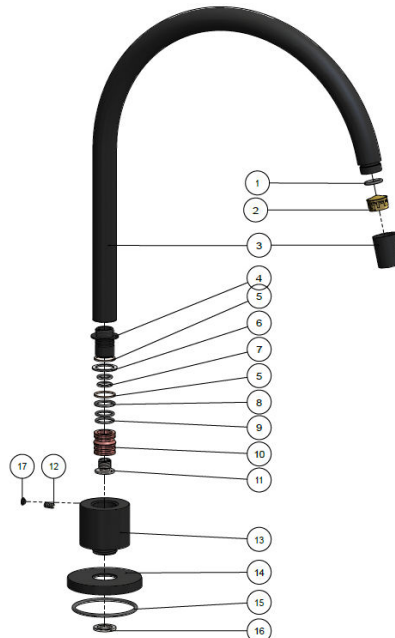

## FEATURES

- Refer to the Meir website for warranty terms & conditions, and available finishes.
- Flow rate 7L p/m at 3 bar pressure.
- European components and cartridge
- Solid brass construction
- Box Weight 1kg
- 68mm long 1/2" threaded adapter included

## SPECIFICATIONS

## FLOW RATE GRAPH

## EXPLODED VIEW

No.	PART NAME
1	O-ring
2	Aerator
3	Spout
4	Connector
5	Wear-resisting Ring
6	PVC Washer
7	O-ring
8	O-ring
9	O-ring
10	Connector
11	Nut
12	Screw
13	Connector
14	Back Plate
15	O-ring
16	Flat Washer
17	Decor Knob