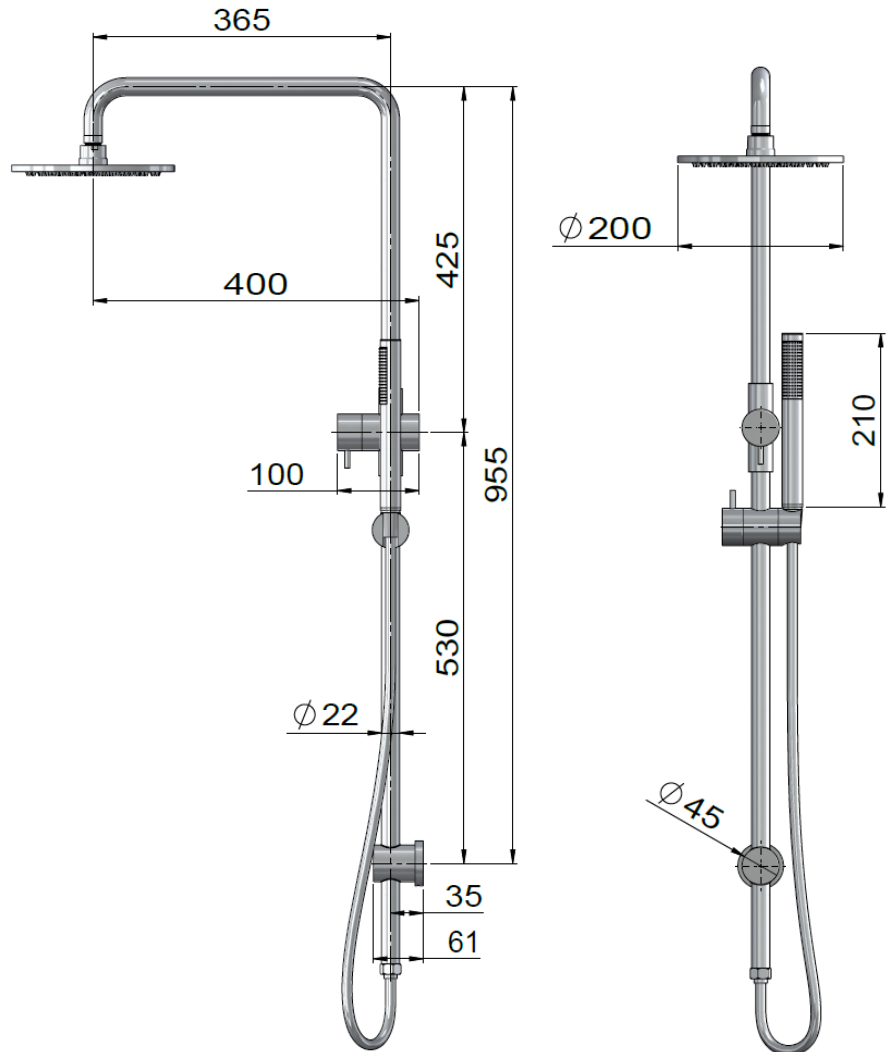

MZ1004N-R-SS316

OUTDOOR SHOWER RAIL SET

meir®

FEATURES

- Refer to the Meir website for warranty terms & conditions, and available finishes.
- Flow rate 9L p/m at 3 bar pressure.
- European components and cartridge
- 316 Stainless Steel construction.

CARE

- Do not install tapware using any form of acetone silicones.
- Do not apply physical items (such as tools) directly to product.
- Never use house-hold or commercial detergents, citrus based cleaners, or abrasive cleaners.
- Clean using a mild washing soap solution rinsed, and dry with a soft cloth.
- Check for any product defects before installation.
- Refer to the installation manual for correct installation.

CREDENTIALS

- Watermark AS/NZS3718WMK080066
- 3-star WELS rated
- 9 litres p/minute
- WELS registration No: S17730

SPECIFICATIONS

FLOW RATE GRAPH

MZ1004N-R-SS316

OUTDOOR SHOWER RAIL SET

meir®

EXPLODED VIEW