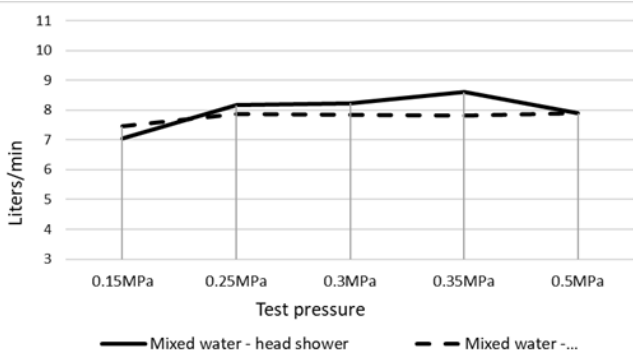

MZ1004N-R-SS316

OUTDOOR SHOWER RAIL SET

meir®

FEATURES

- Refer to the Meir website for warranty terms & conditions, and available finishes.
- Flow rate 9L p/m at 3 bar pressure.
- European components and cartridge
- 316 Stainless Steel construction.

CARE

- Do not install tapware using any form of acetone silicones.
- Do not apply physical items (such as tools) directly to product.
- Never use house-hold or commercial detergents, citrus based cleaners, or abrasive cleaners.
- Clean using a mild washing soap solution rinsed, and dry with a soft cloth.
- Check for any product defects before installation.
- Refer to the installation manual for correct installation.

CREDENTIALS

- Watermark AS/NZS3718WMK080066
- 3-star WELS rated
- 9 litres p/minute
- WELS registration No: S17730

SPECIFICATIONS

FLOW RATE GRAPH

MZ1004N-R-SS316

OUTDOOR SHOWER RAIL SET

meir®

EXPLODED VIEW